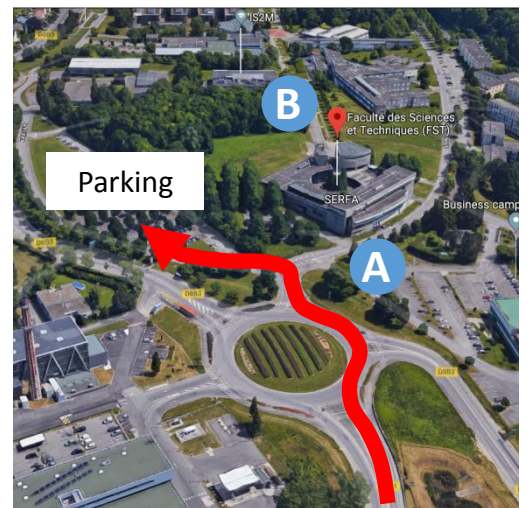

Conference venue

Faculté des Sciences et Techniques de l'Université de Haute-Alsace (GPS 47.728911, 7.309391)
Amphithéâtre Gaston Berger

By car:

- Highway A36
(from Karlsruhe, Strasbourg, Freiburg and Basel)
- Exit n° 16a direction « Brunstatt/Mulhouse-LesCoteaux »
- Exit n° 3 direction « Mulhouse-Centre/Brunstatt »

By train, then tramway:

- Tram n°1 direction CHATAIGNIER
- Change at stop PORTE JEUNE
- Tram n°2 direction COTEAUX
- Stop at station ILLBERG